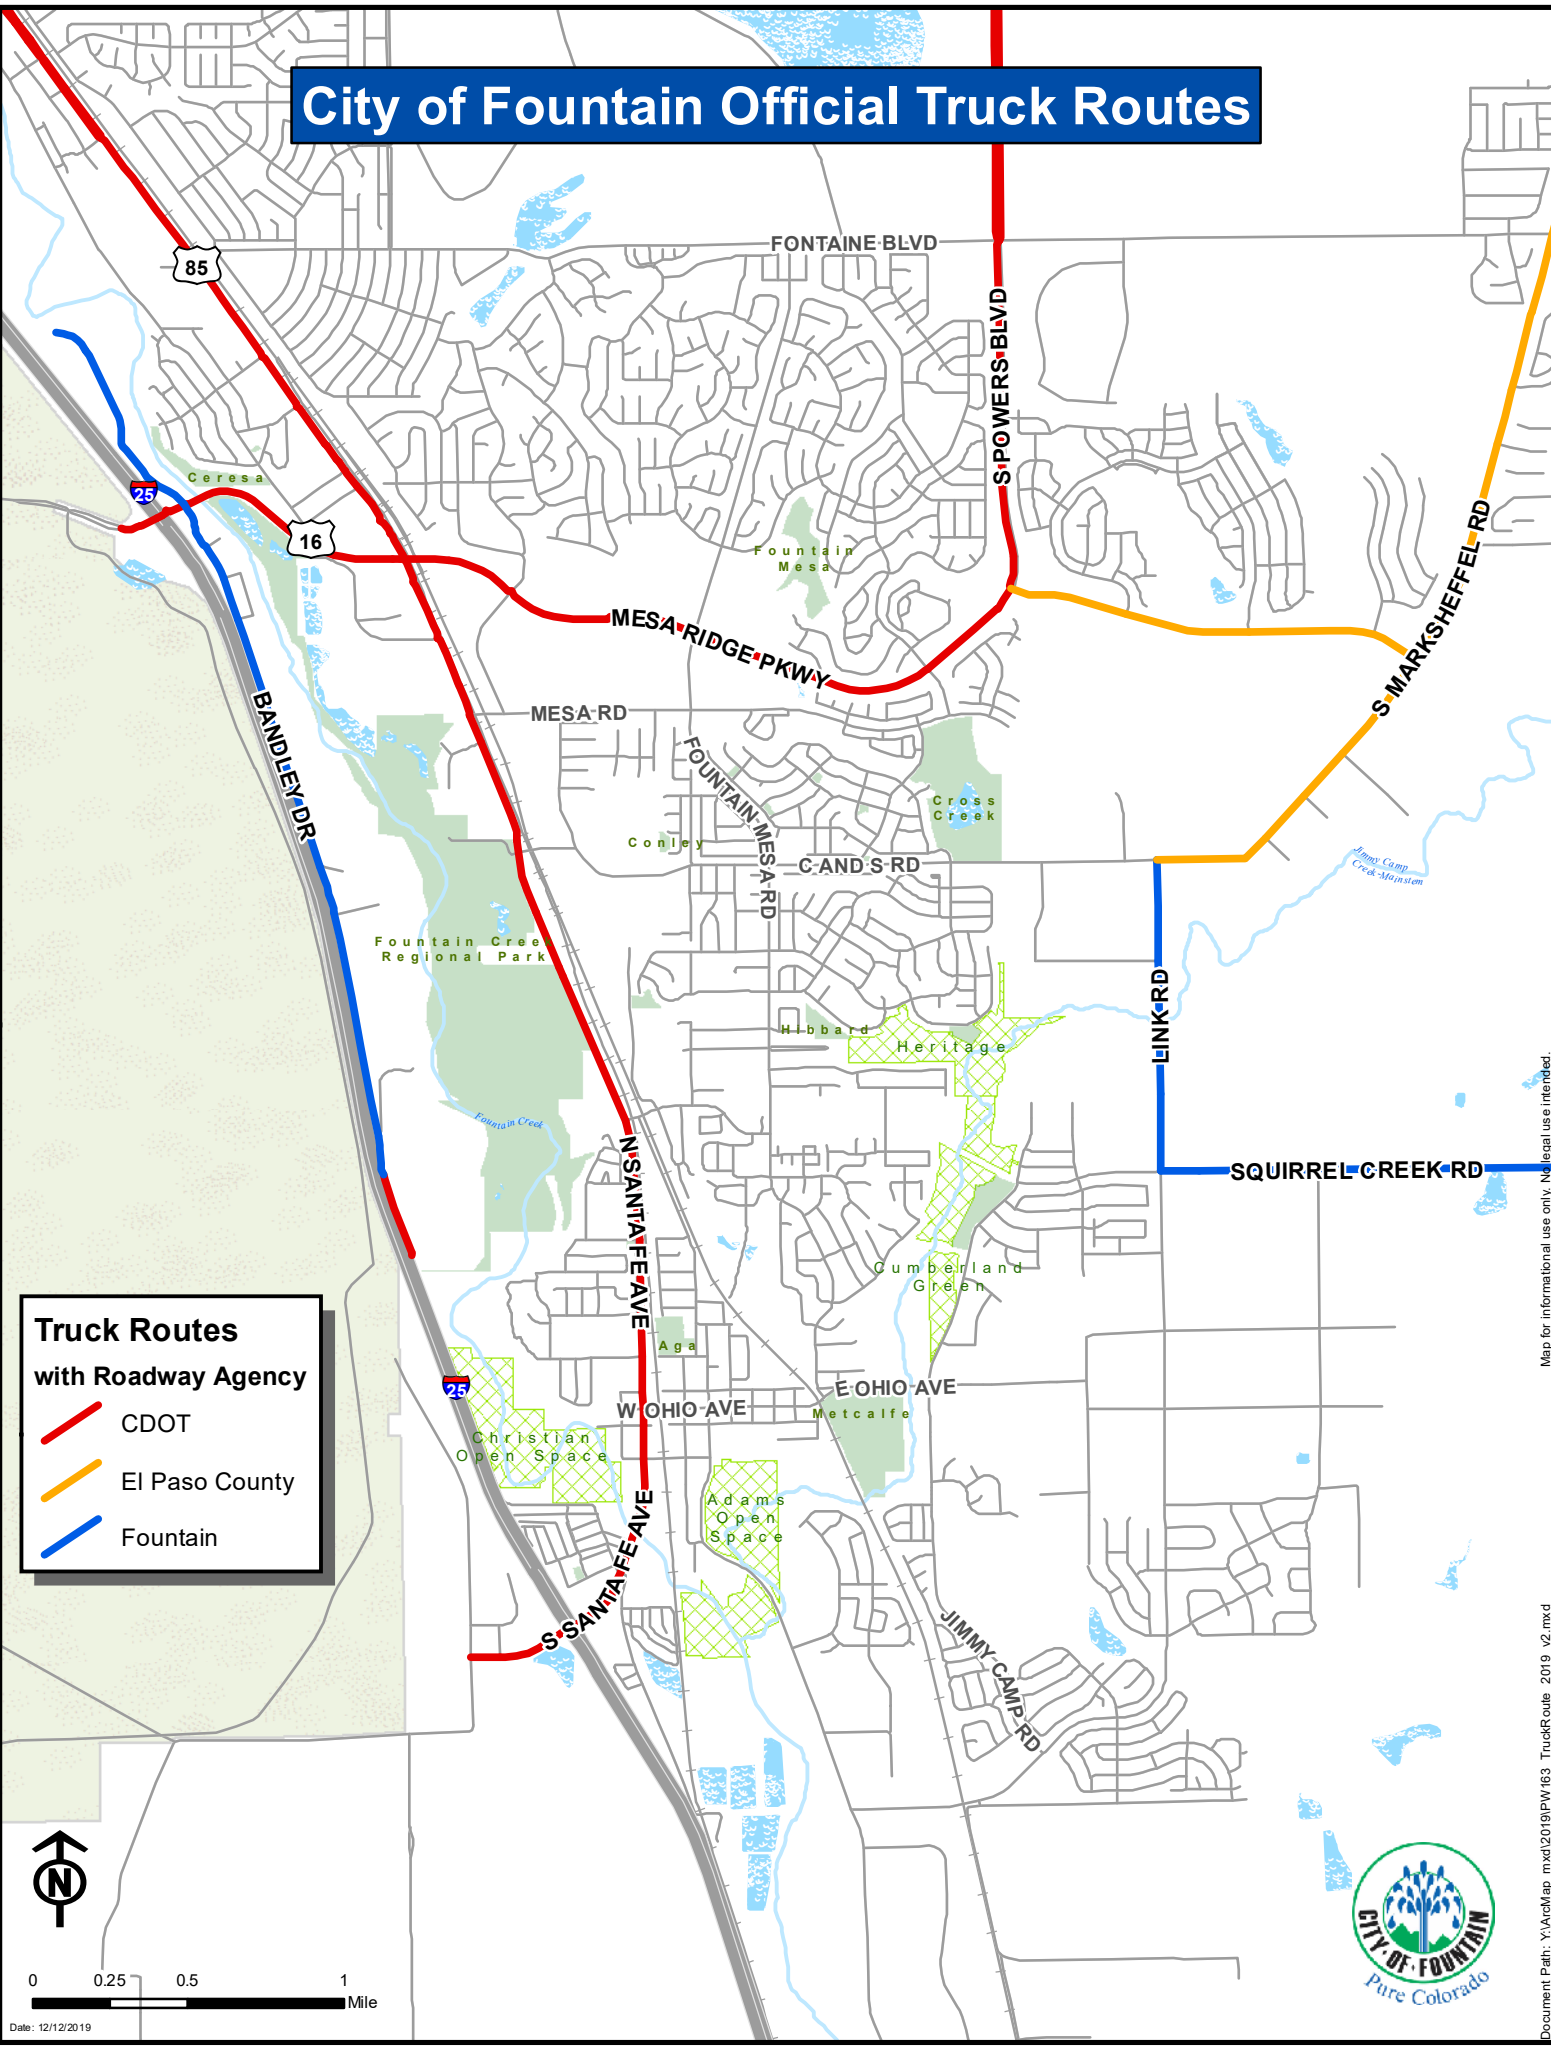

City of Fountain Official Truck Routes

Truck Routes with Roadway Agency

- CDOT
- El Paso County
- Fountain

0 0.25 0.5 1 Mile

Date: 12/12/2019